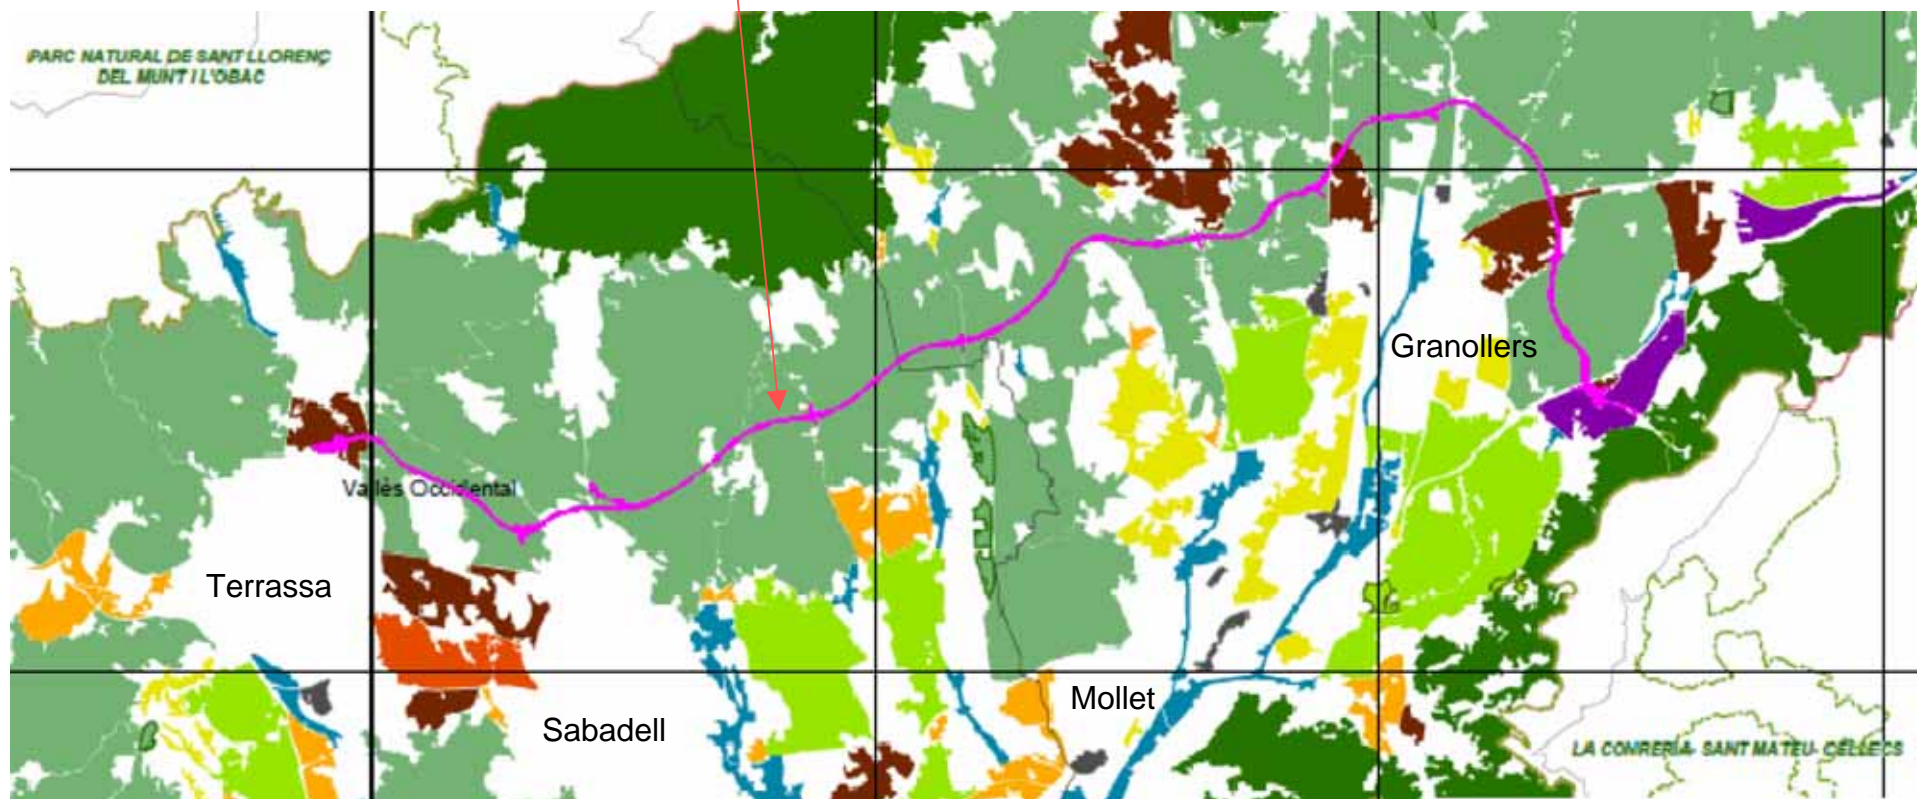

realitat

espaï amenaçat

realitat

espai amenaçat

realitat

espaï amenaçat

Quart Cinturó

**el Quart Cinturó travessa
els principals espais naturals
de la plana del Vallès**

An aerial photograph showing a vast landscape. In the foreground, there is a dense, dark green forest covering a hillside. Beyond the forest, a wide, light-colored road or path winds through a valley. The middle ground features rolling hills with patches of green fields and some small buildings or structures. The background is hazy, showing more distant hills and a valley. The overall scene is a mix of natural and developed areas.